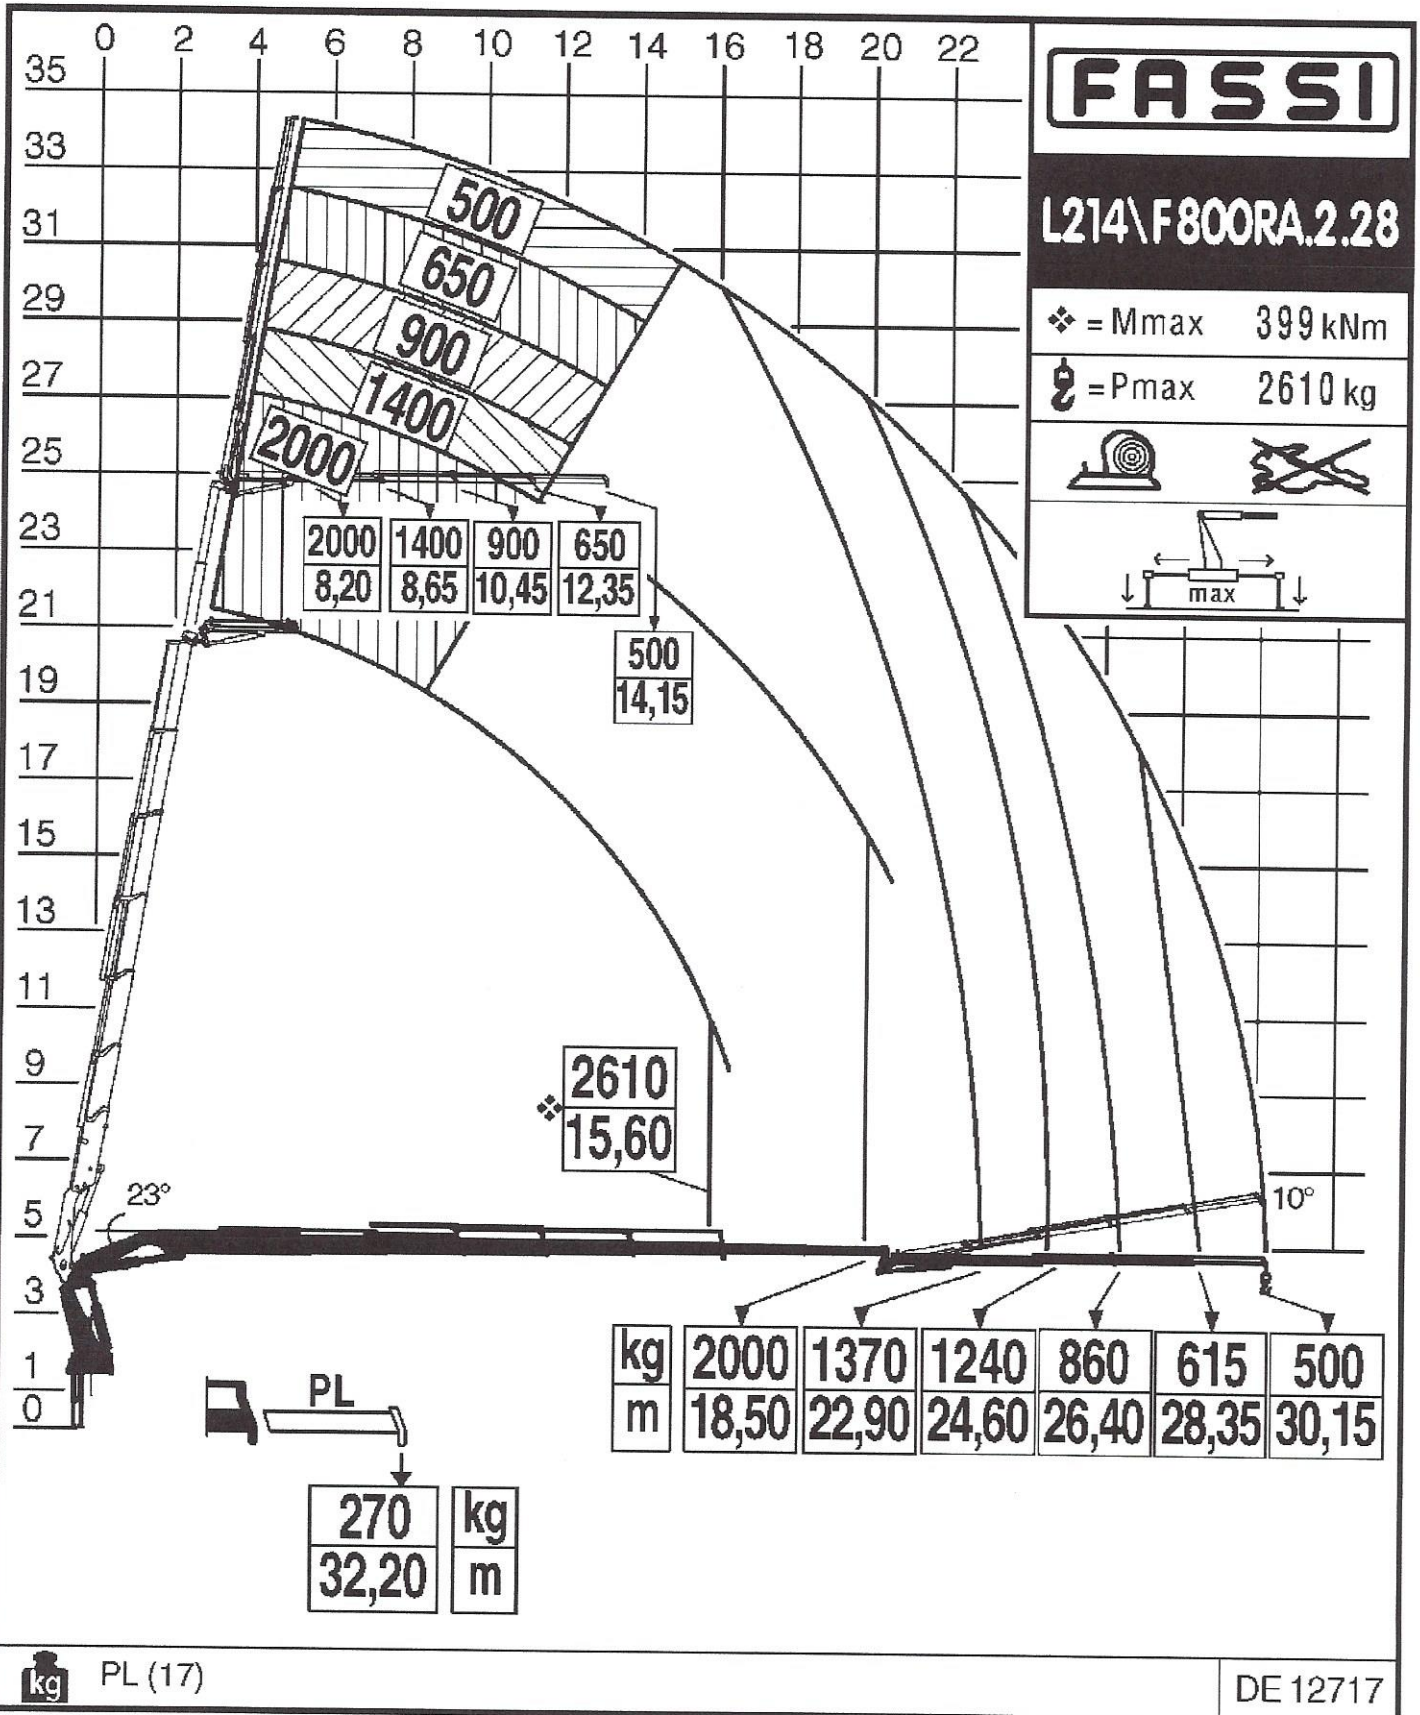

Via Roma, 110
14021 Albino (BG)
Tel.: +39 035 776400
Fax: +39 035 755020
www.fassi.com
fassi@fassi.com

LOAD DIAGRAM HYDRAULIC EXTENSIONS WITH LIFTING MOMENT LIMITING DEVICE

80TM + Jib

80m + JIB + Travel