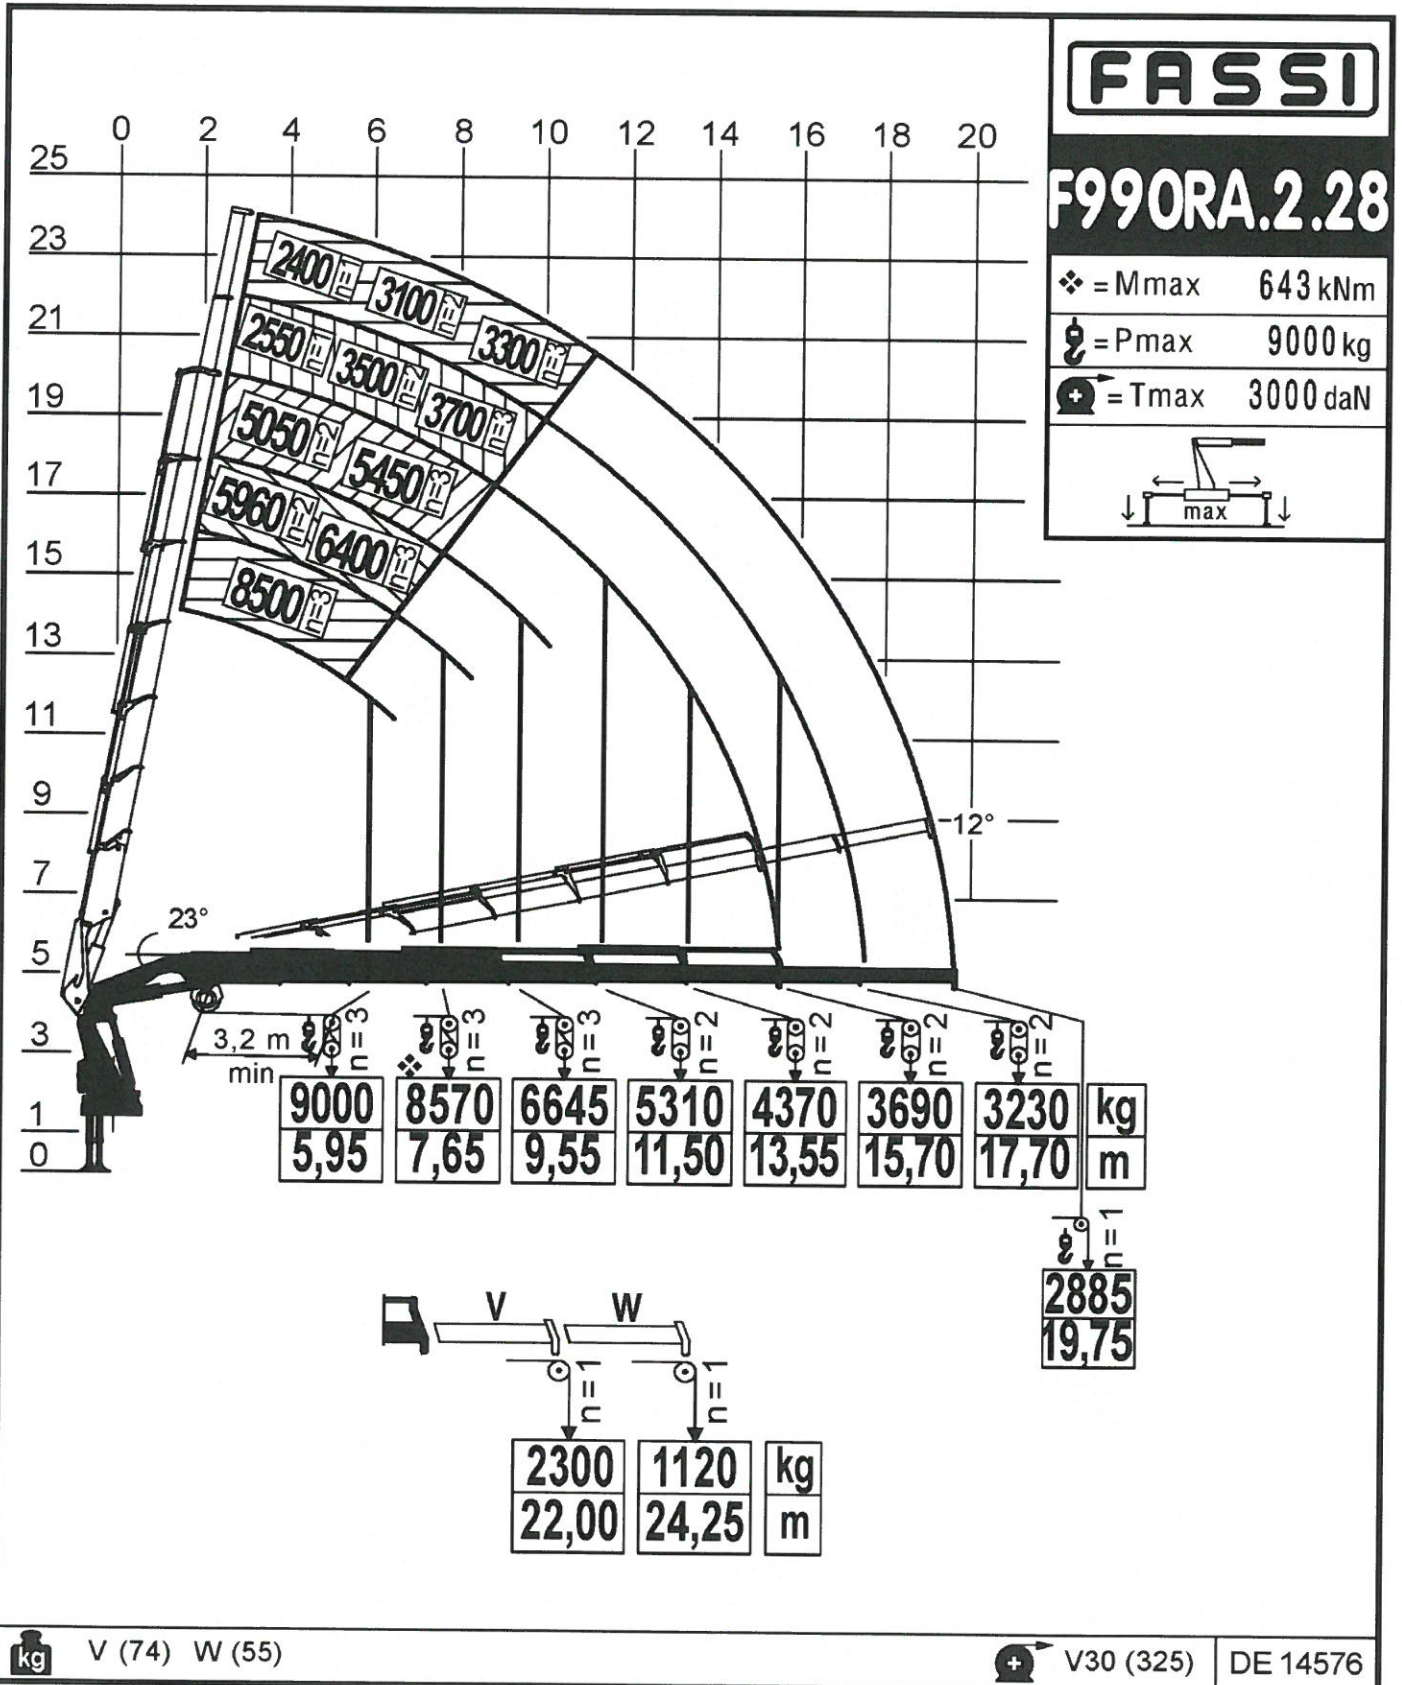

Via Roma, 110
14021 Albino (BG)
Tel.: +39 035 776400
Fax: +39 035 755020
www.fassi.com
fassi@fassi.com

LOAD DIAGRAM WITH LIFTING MOMENT LIMITING DEVICE

Via Roma, 110
14021 Albino (BG)
Tel.: +39 035 776400
Fax: +39 035 755020
www.fassi.com
fassi@fassi.com

LOAD DIAGRAM WITH WINCH AND WITH LIFTING MOMENT LIMITING DEVICE

Via Roma, 110
14021 Albino (BG)
Tel.: +39 035 776400
Fax: +39 035 755020
www.fassi.com
fassi@fassi.com

LOAD DIAGRAM HYDRAULIC EXTENSIONS WITH WINCH AND LIFTING MOMENT LIMITING DEVICE