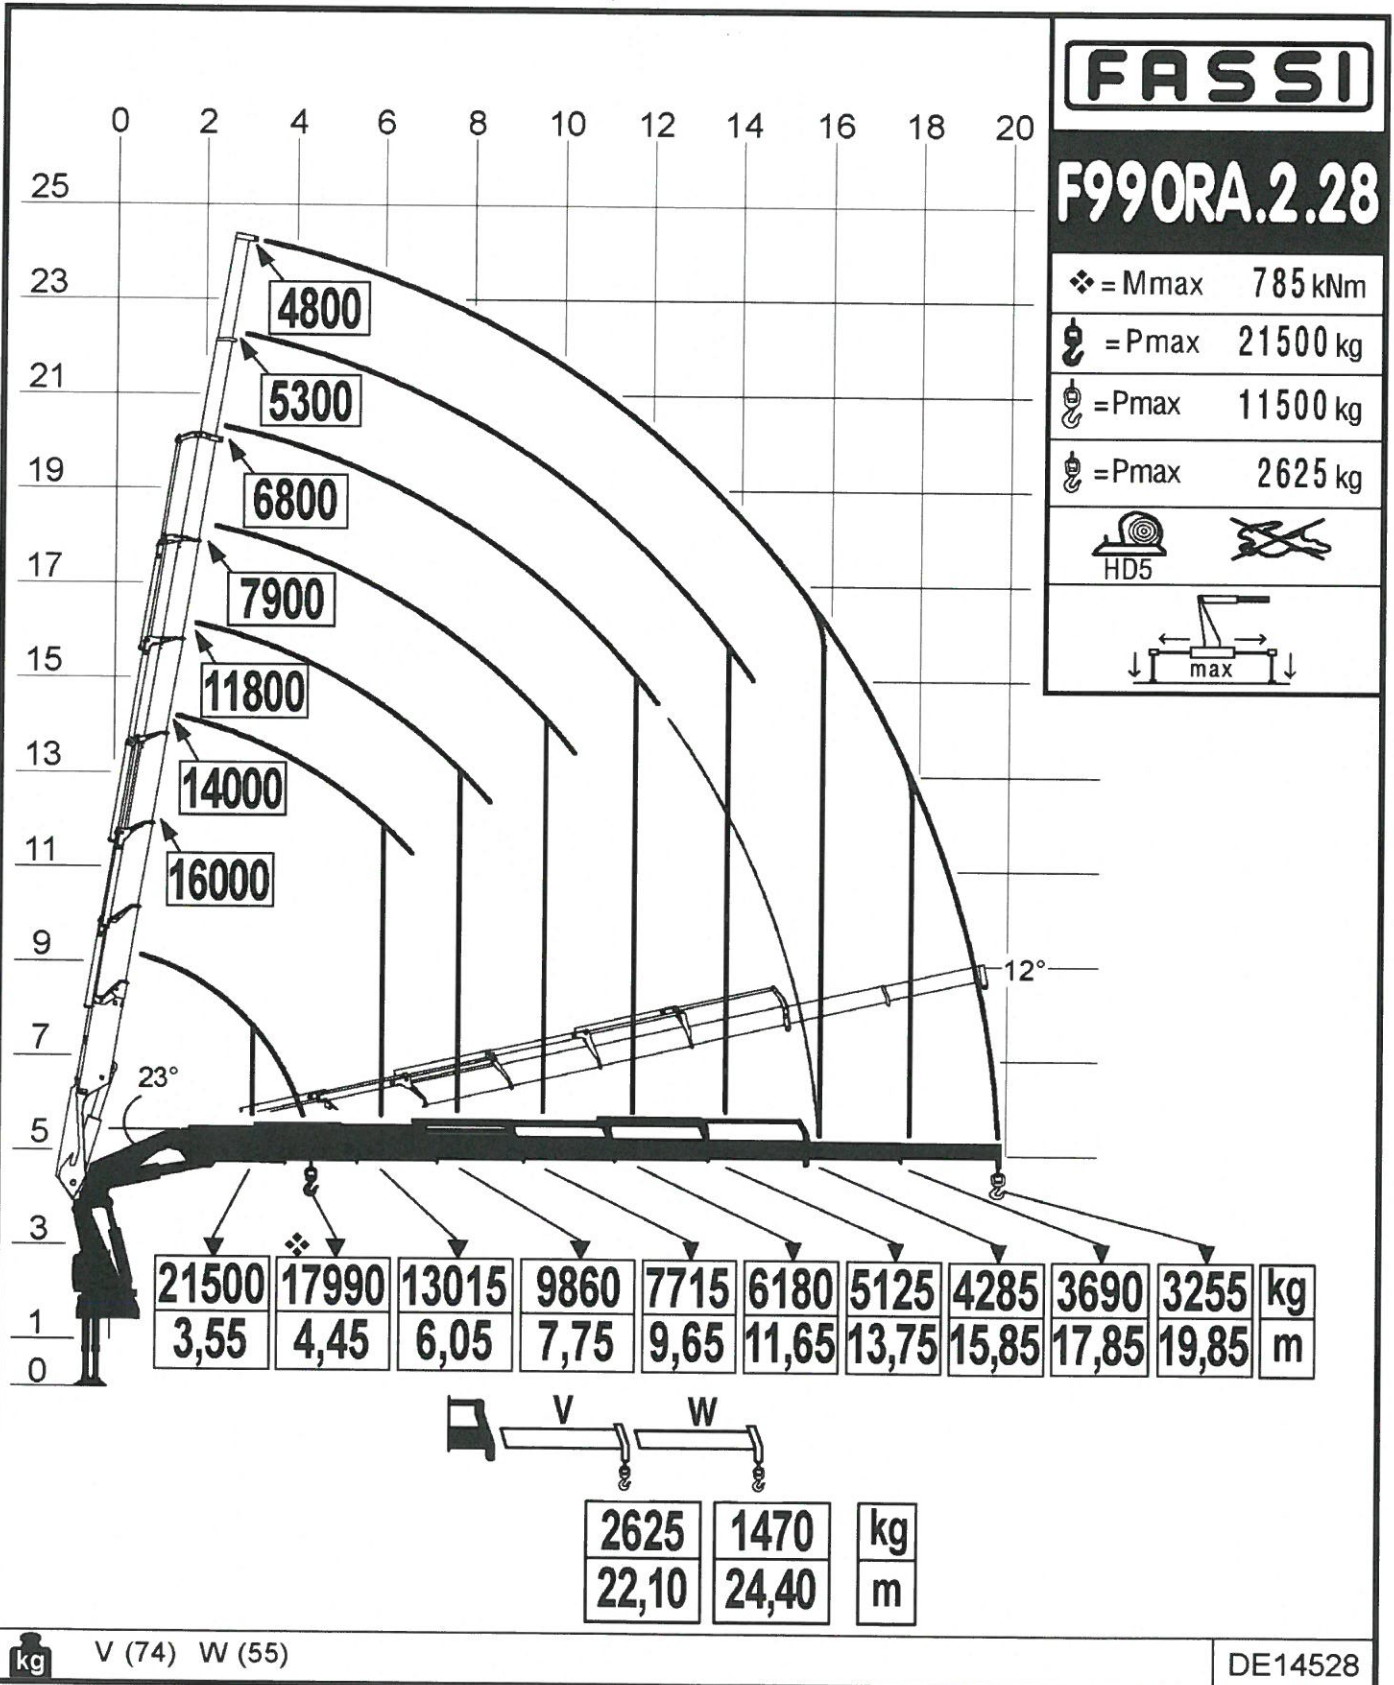

Via Roma, 110
14021 Albino (BG)
Tel.: +39 035 776400
Fax: +39 035 755020
www.fassi.com
fassi@fassi.com

LOAD DIAGRAM WITH LIFTING MOMENT LIMITING DEVICE

Via Roma, 110
14021 Albino (BG)
Tel.: +39 035 776400
Fax: +39 035 755020
www.fassi.com
fassi@fassi.com

LOAD DIAGRAM WITH WINCH AND WITH LIFTING MOMENT LIMITING DEVICE

Via Roma, 110
14021 Albino (BG)
Tel.: +39 035 776400
Fax: +39 035 755020
www.fassi.com
fassi@fassi.com

LOAD DIAGRAM HYDRAULIC EXTENSIONS WITH WINCH AND LIFTING MOMENT LIMITING DEVICE